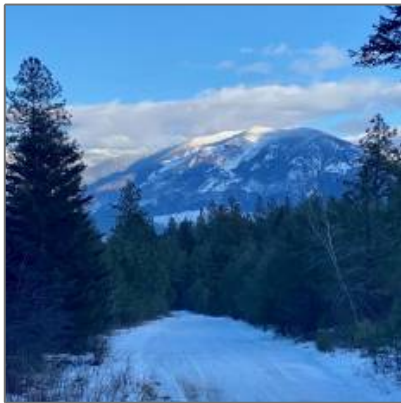

Nhn Arlee Pines Drive, Arlee, Montana 59821 22102703

- Nhn Arlee Pines Drive, Arlee, Montana 59821

Basic [Details](#)

Property Type:	Land
Listing Type:	For Sale
Listing ID:	22102703
Price:	\$150,000
Year Built:	0
Acreage:	11.11 Acre